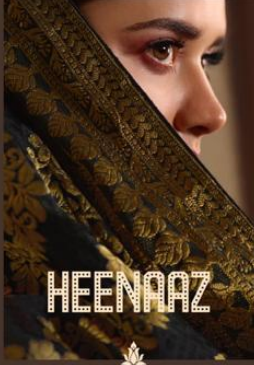

D. No.	PRODUCT NAME	RATE
5500	HEENAAZ	1295
5501	HEENAAZ	1295
5502	HEENAAZ	1295
5503	HEENAAZ	1295
5504	HEENAAZ	1295
5505	HEENAAZ	1295
5506	HEENAAZ	1295
TOP	SATIN GEORGETTE	
INNER BOTTOM	DULL SANTOON	
DUPPATA	BANARASI SILK	
CUT	9.30 MTR	

.....5500.....

.....5501.....

.....5504.....

.....5505.....

.....5502.....

.....5503.....

.....5506.....

HEENAAZ